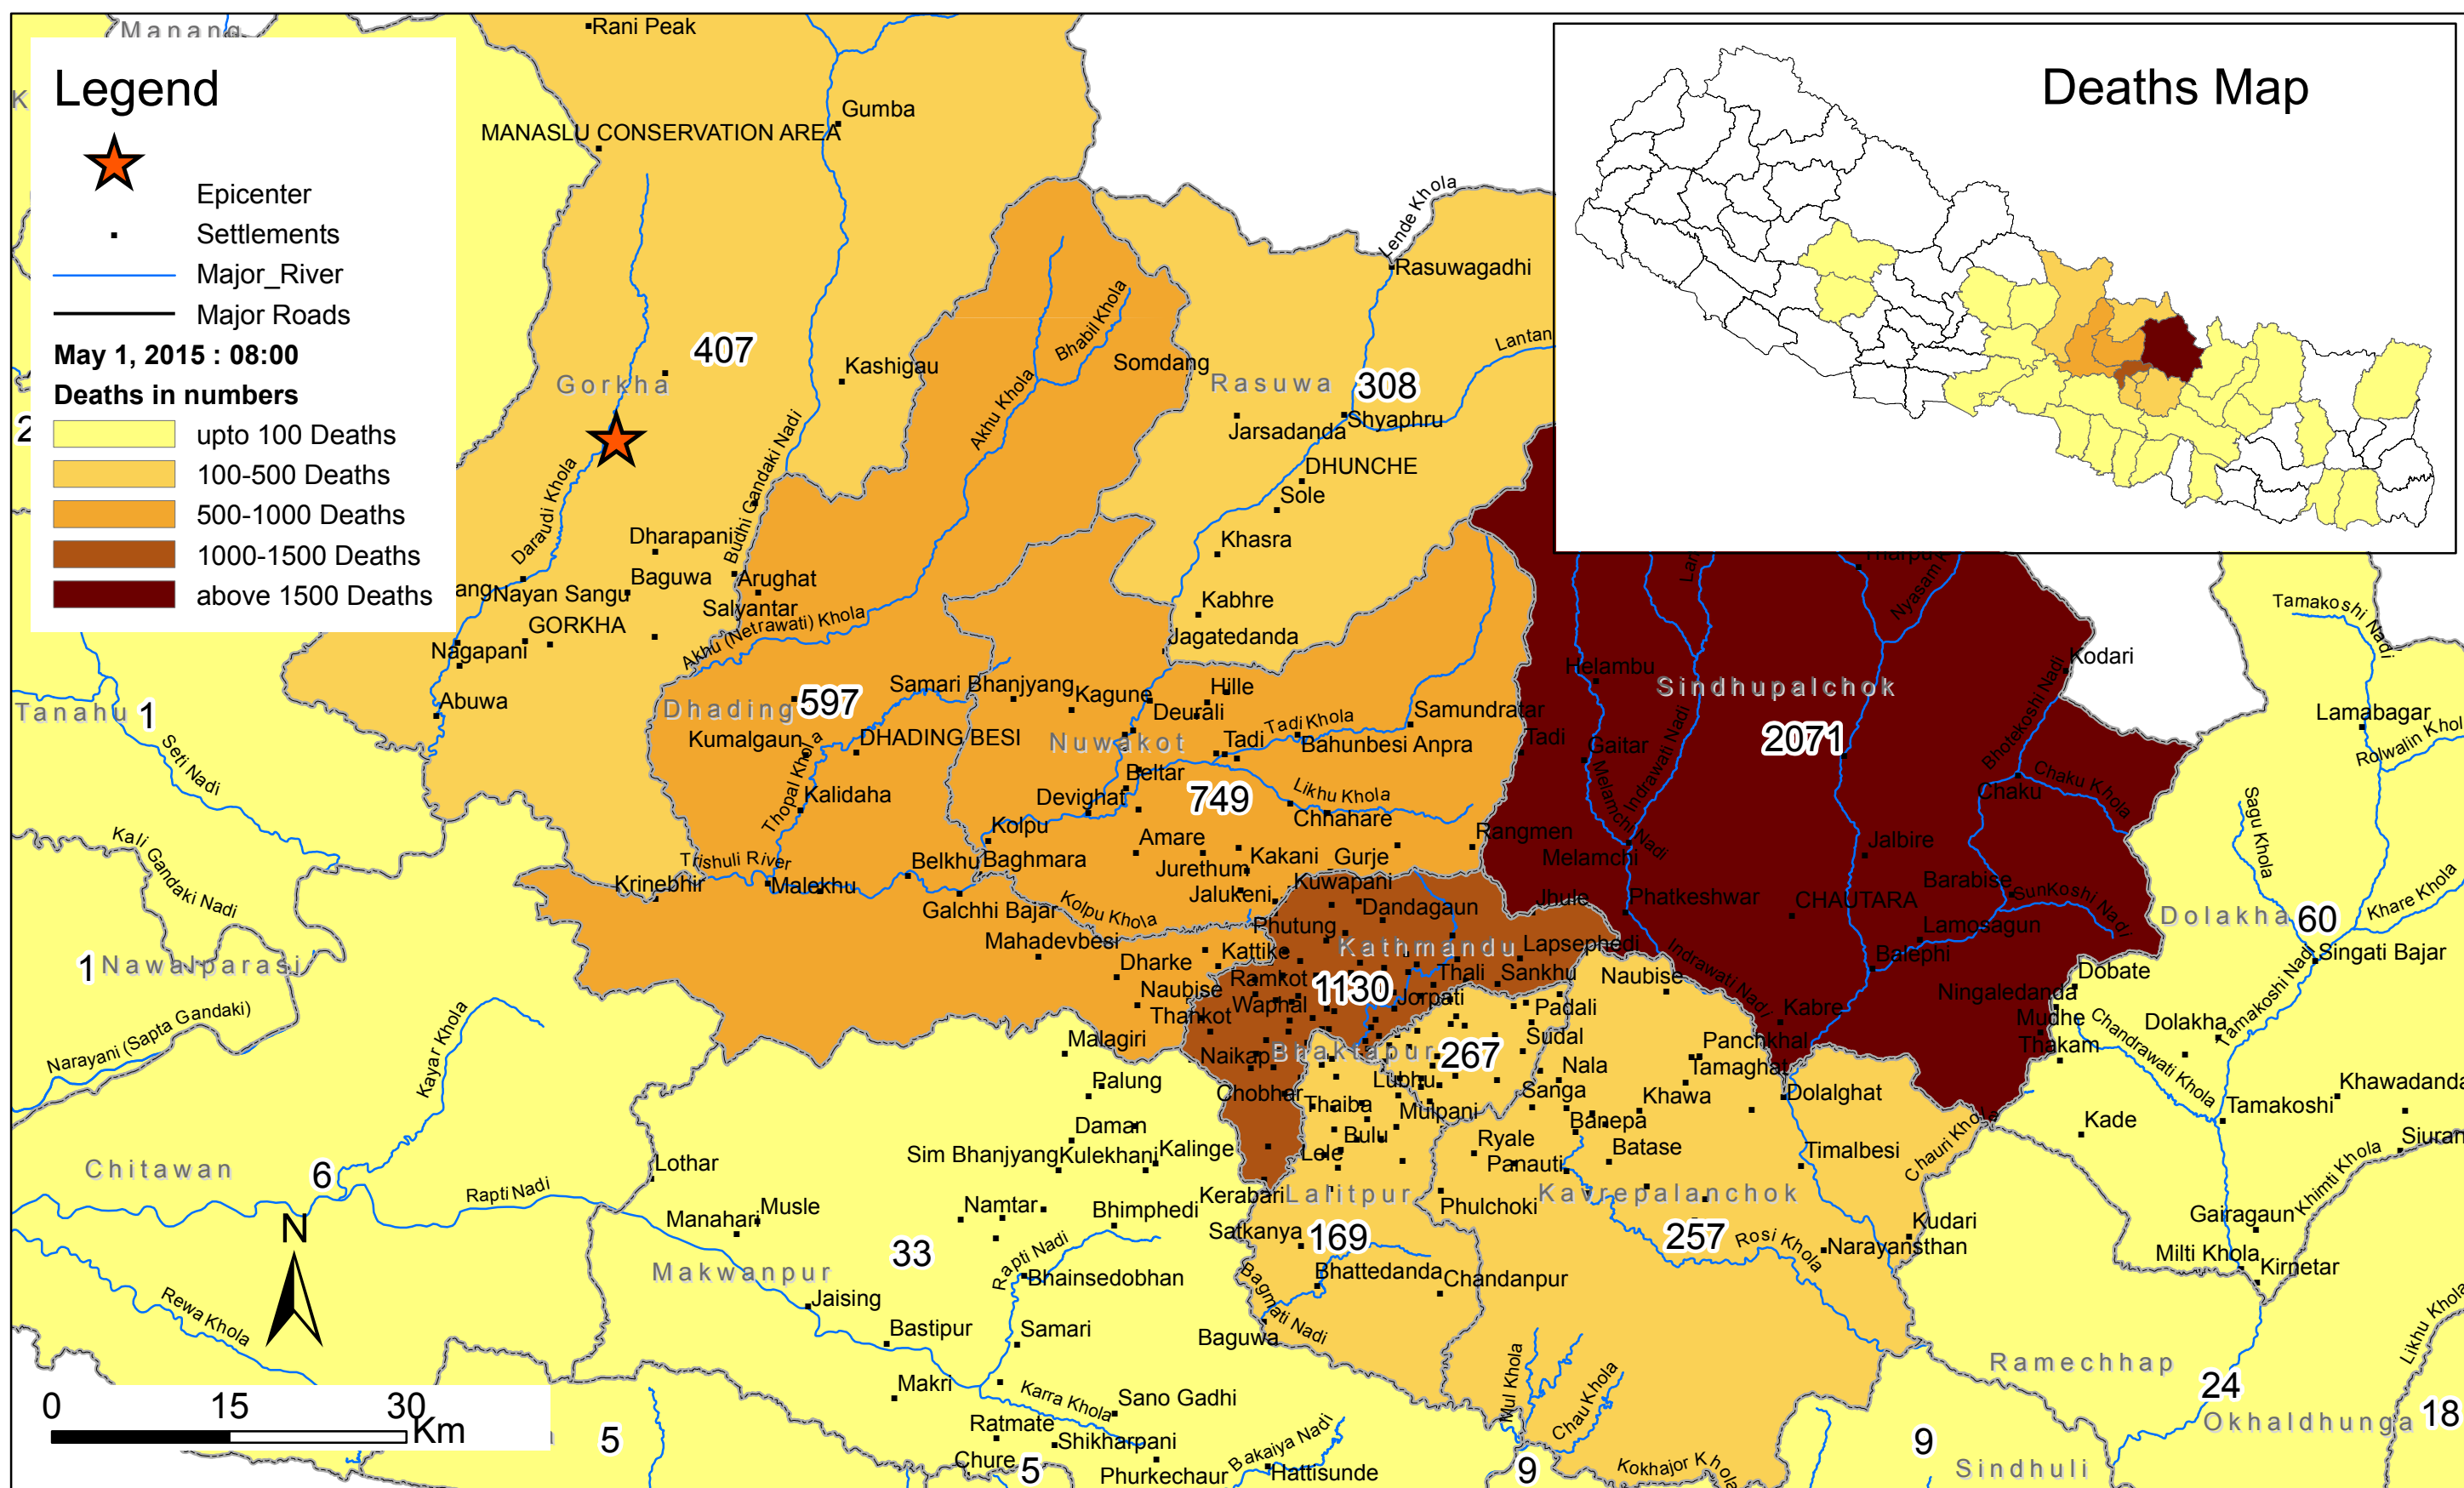

Number of Deaths by District

Disclaimer: This product is based on data gathered till the time and source mentioned herein and subject to change as per time and data.

Prepared by: National Society for Earthquake Technology - Nepal (NSET), with the support from: USAID/OFDA, Data Source: USGS-PAGER, NSET, KVDA, CBS, DoS/GoN, National Emergency Operations Center, Ministry of Home Affairs

Situation Map
Date: 2015/05/1
Time: 12:00